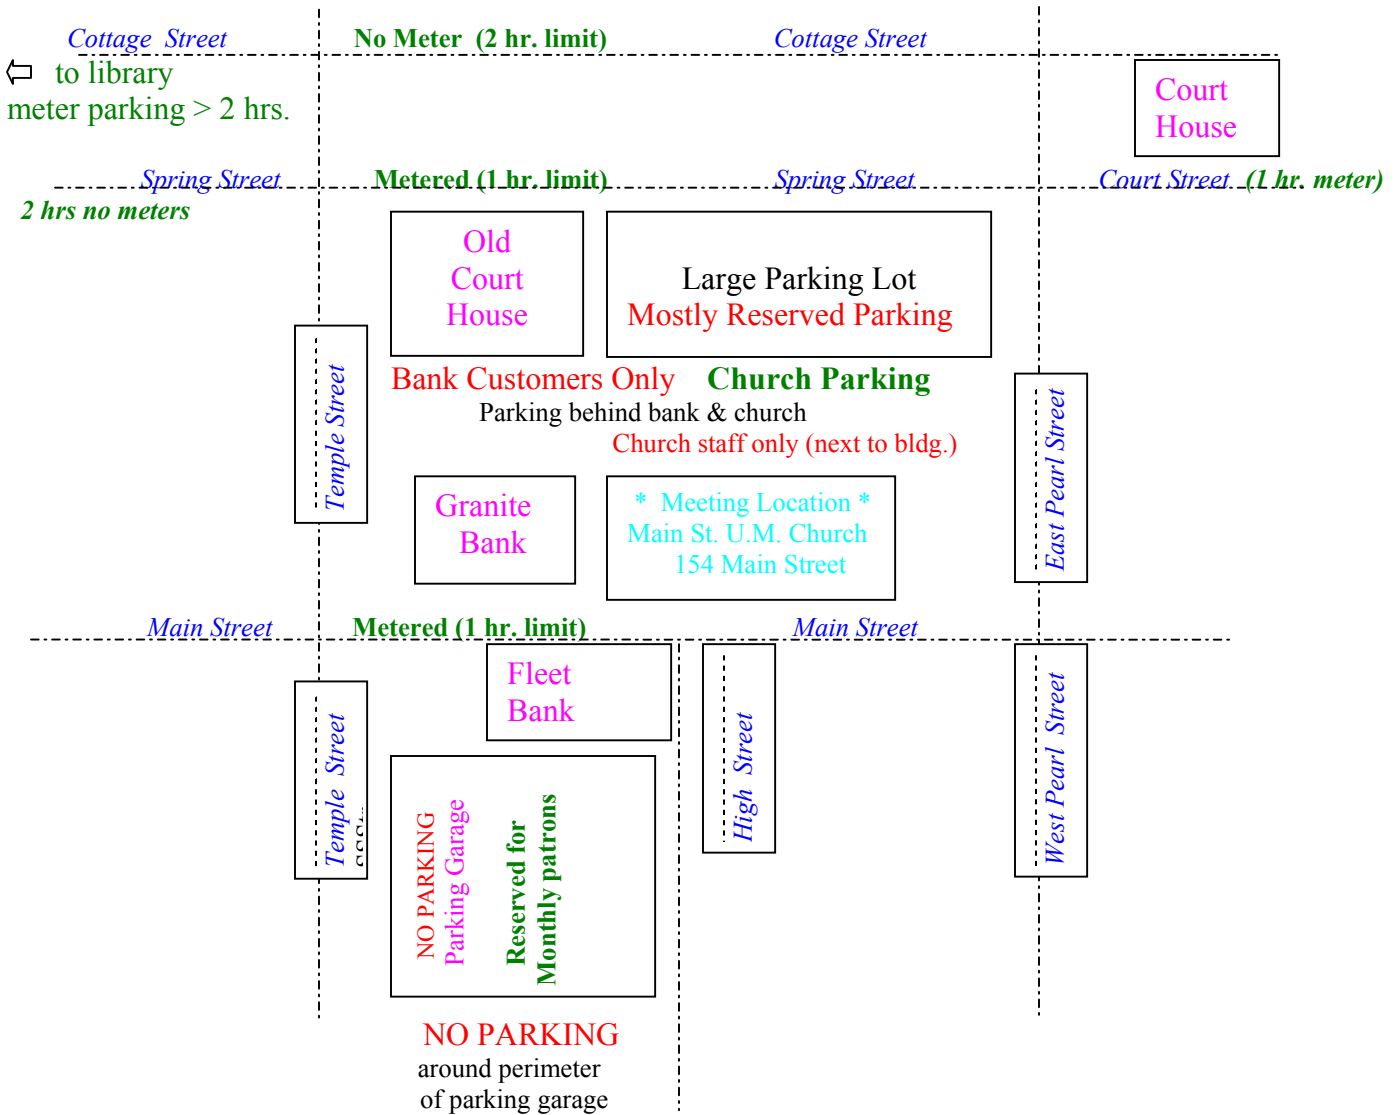

Parking Map

Nashua Monday 9:30 a.m. meeting (ONLY)

154 Main Street (United Methodist Church)

This parking map is for the Monday 9:30 a.m. meeting ONLY

Colors legend:

Green = Valid parking

Red = Do not park

Blue = Street names

Fuschia = Buildings

Light Blue = Meeting location